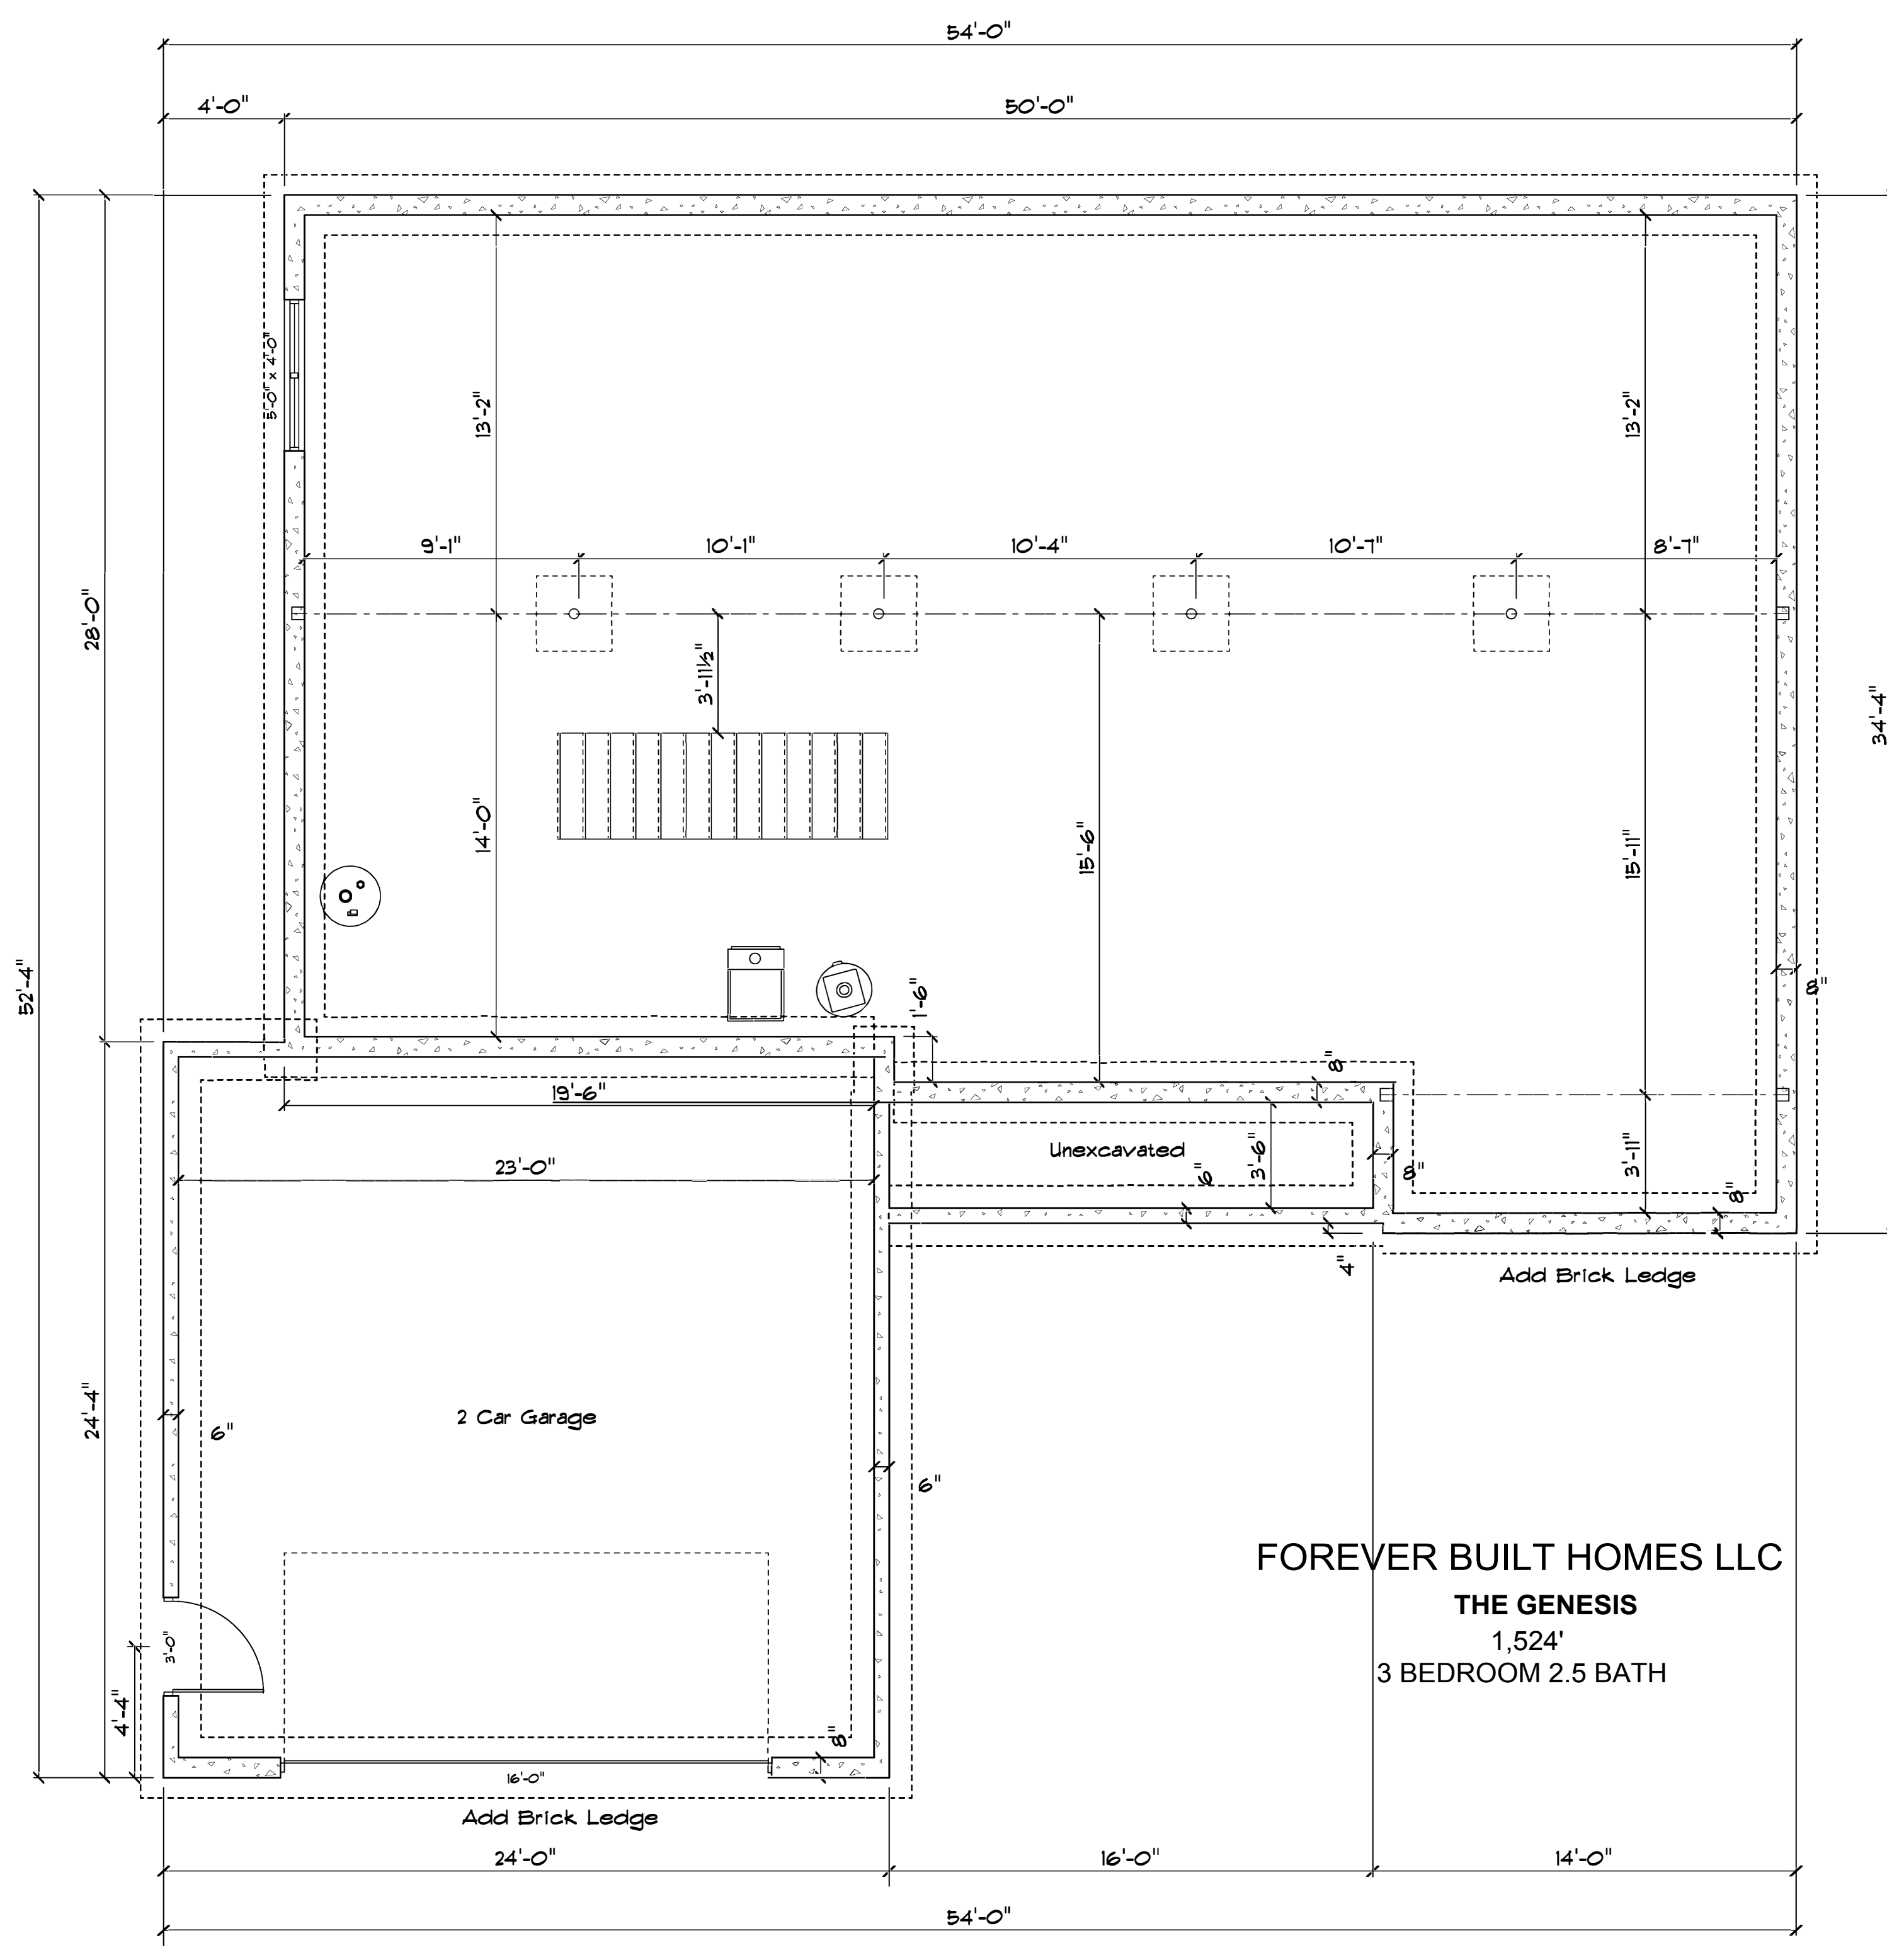

Front

FOREVER BUILT HOMES LLC

THE GENESIS

1,524'

3 BEDROOM 2.5 BATH

Left

FOREVER BUILT HOMES LLC
THE GENESIS
1,524'
3 BEDROOM 2.5 BATH

Right

FOREVER BUILT HOMES LLC

THE GENESIS

1,524'

3 BEDROOM 2.5 BATH

Back

FOREVER BUILT HOMES LLC

THE GENESIS

1,524'

3 BEDROOM 2.5 BATH

FOREVER BUILT HOMES LLC
THE GENESIS
 1,524'
 3 BEDROOM 2.5 BATH