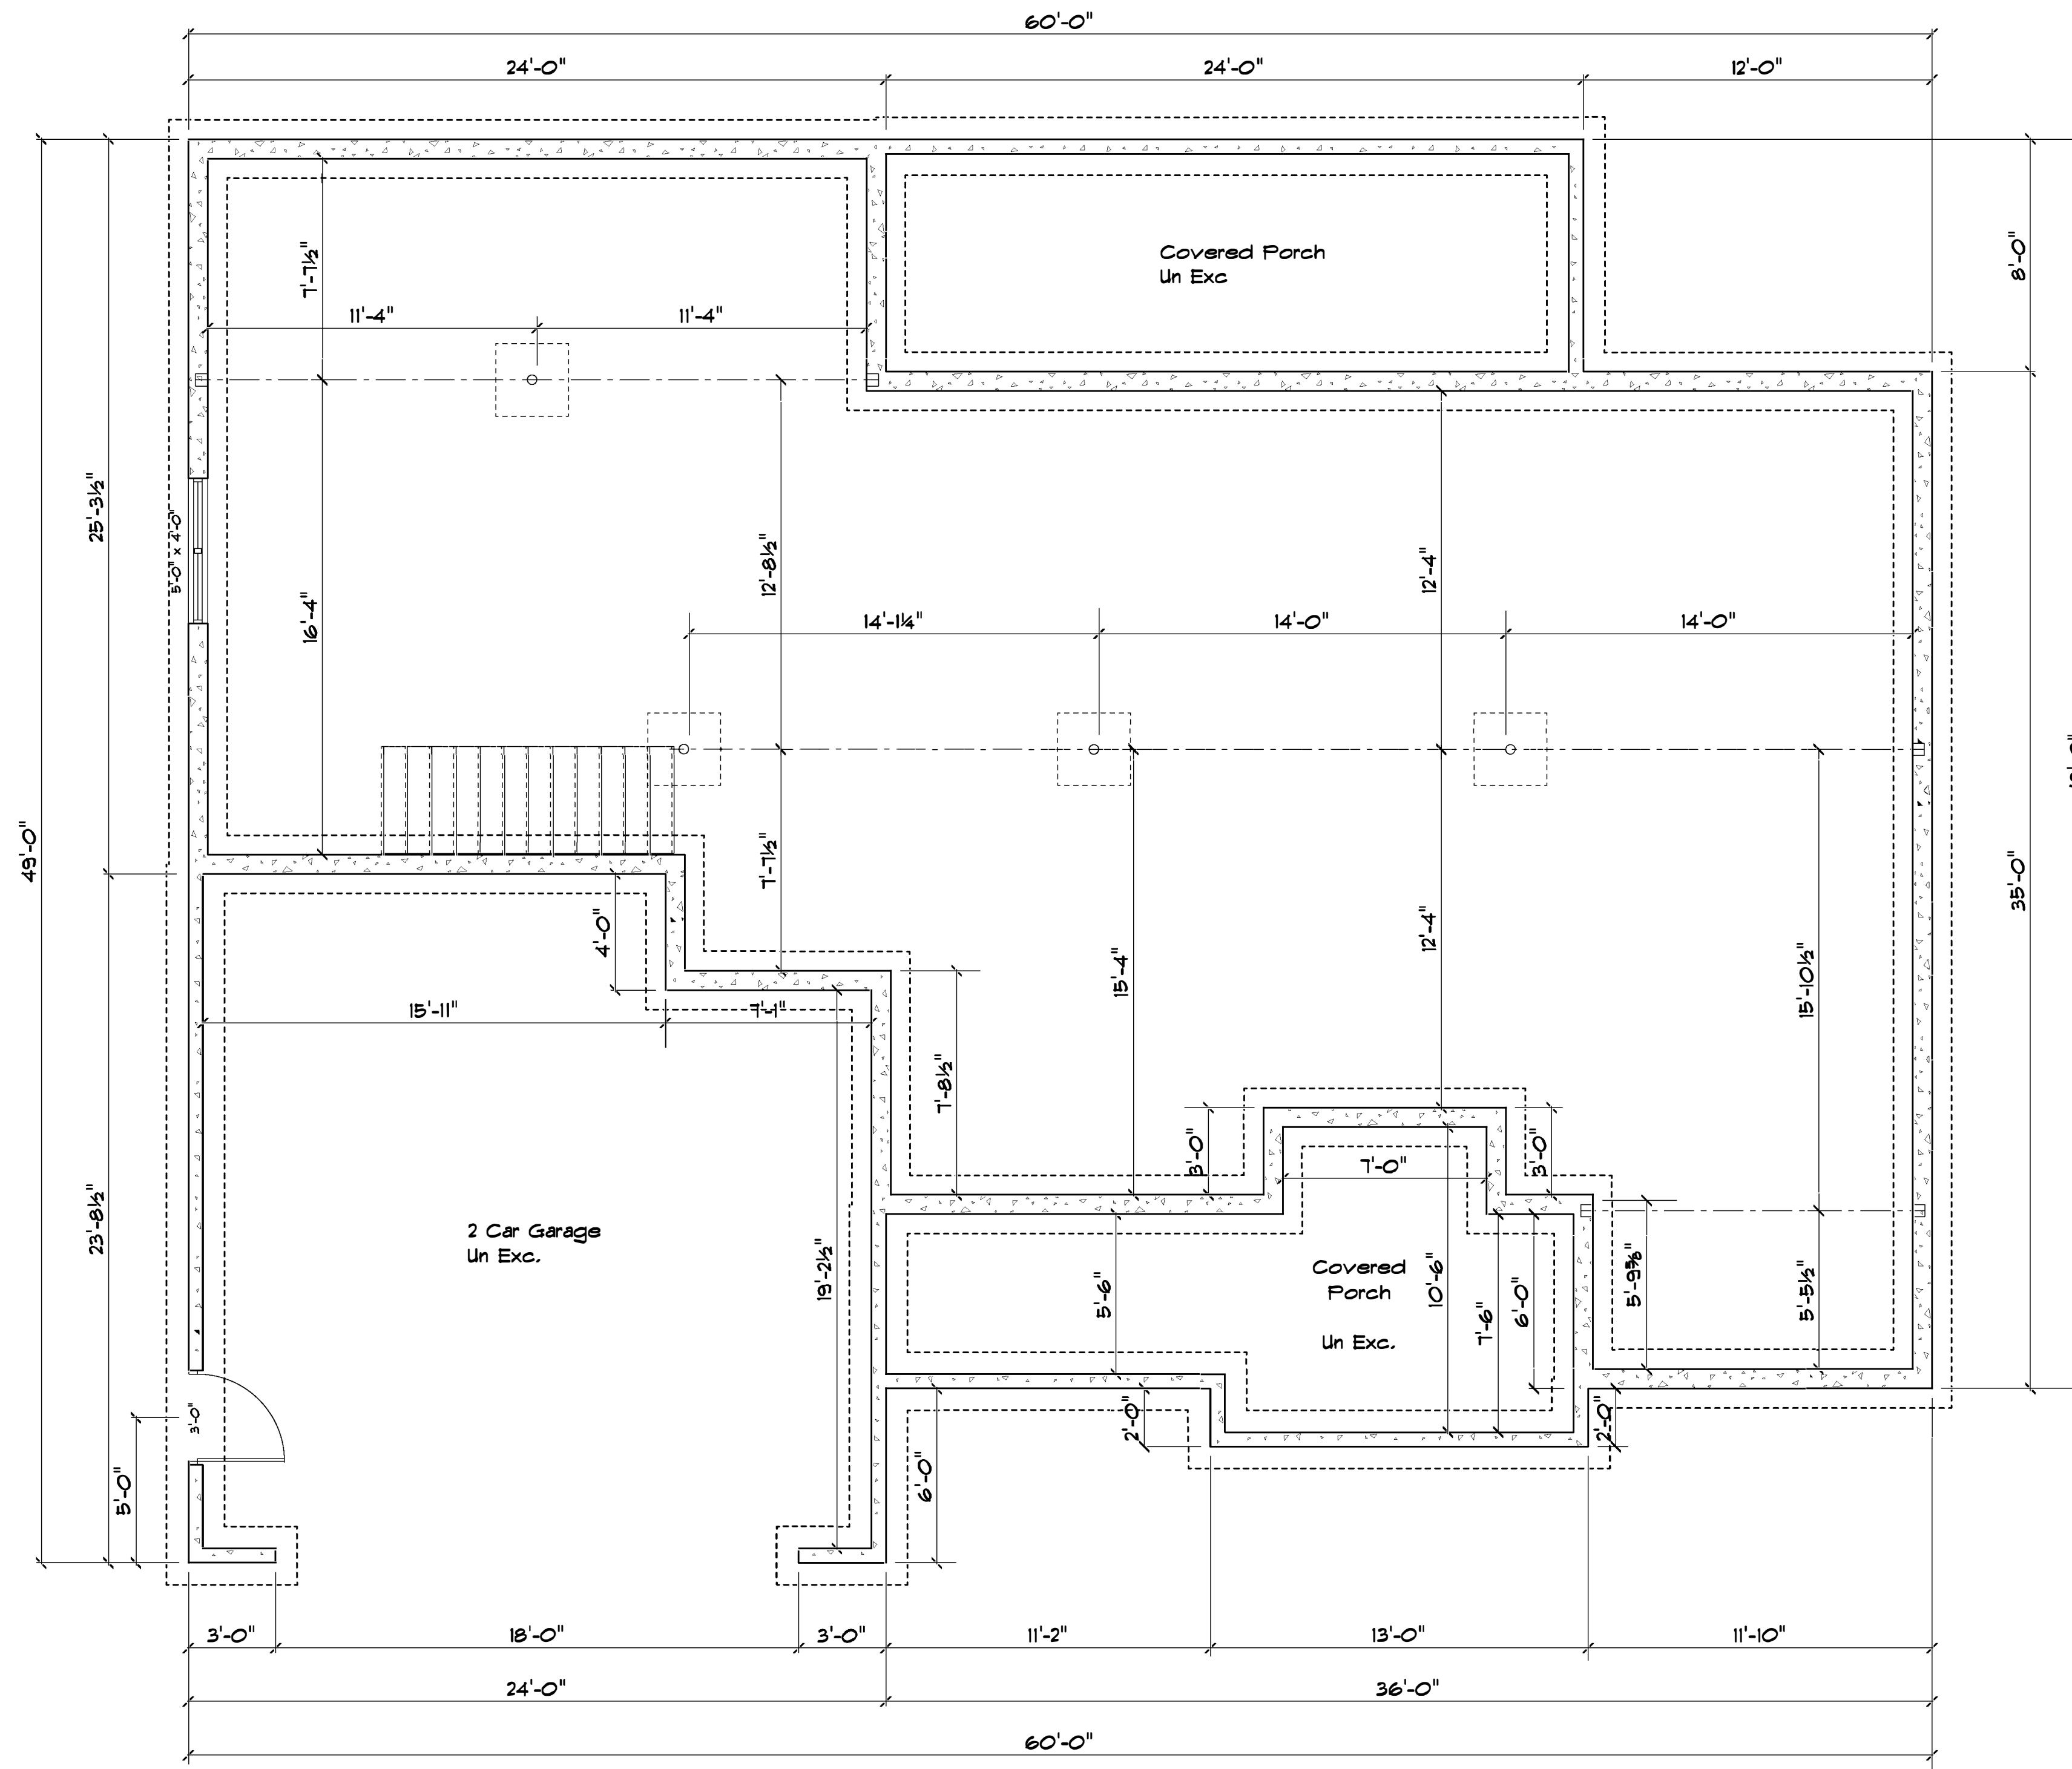

FOREVER BUILT HOMES LLC  
**THE INFINITE**  
1,755'  
3 BEDROOM 2.5 BATH

Left

FOREVER BUILT HOMES LLC  
**THE INFINITE**  
1,755'  
3 BEDROOM 2.5 BATH

Right

FOREVER BUILT HOMES LLC  
THE INFINITE  
1,755'  
3 BEDROOM 2.5 BATH

Back

FOREVER BUILT HOMES LLC  
**THE INFINITE**  
1,755'  
3 BEDROOM 2.5 BATH

FOREVER BUILT HOMES LLC  
**THE INFINITE**  
 1,755'  
 3 BEDROOM 2.5 BATH

FOREVER BUILT HOMES LLC  
**THE INFINITE**  
 1,755'  
 3 BEDROOM 2.5 BATH