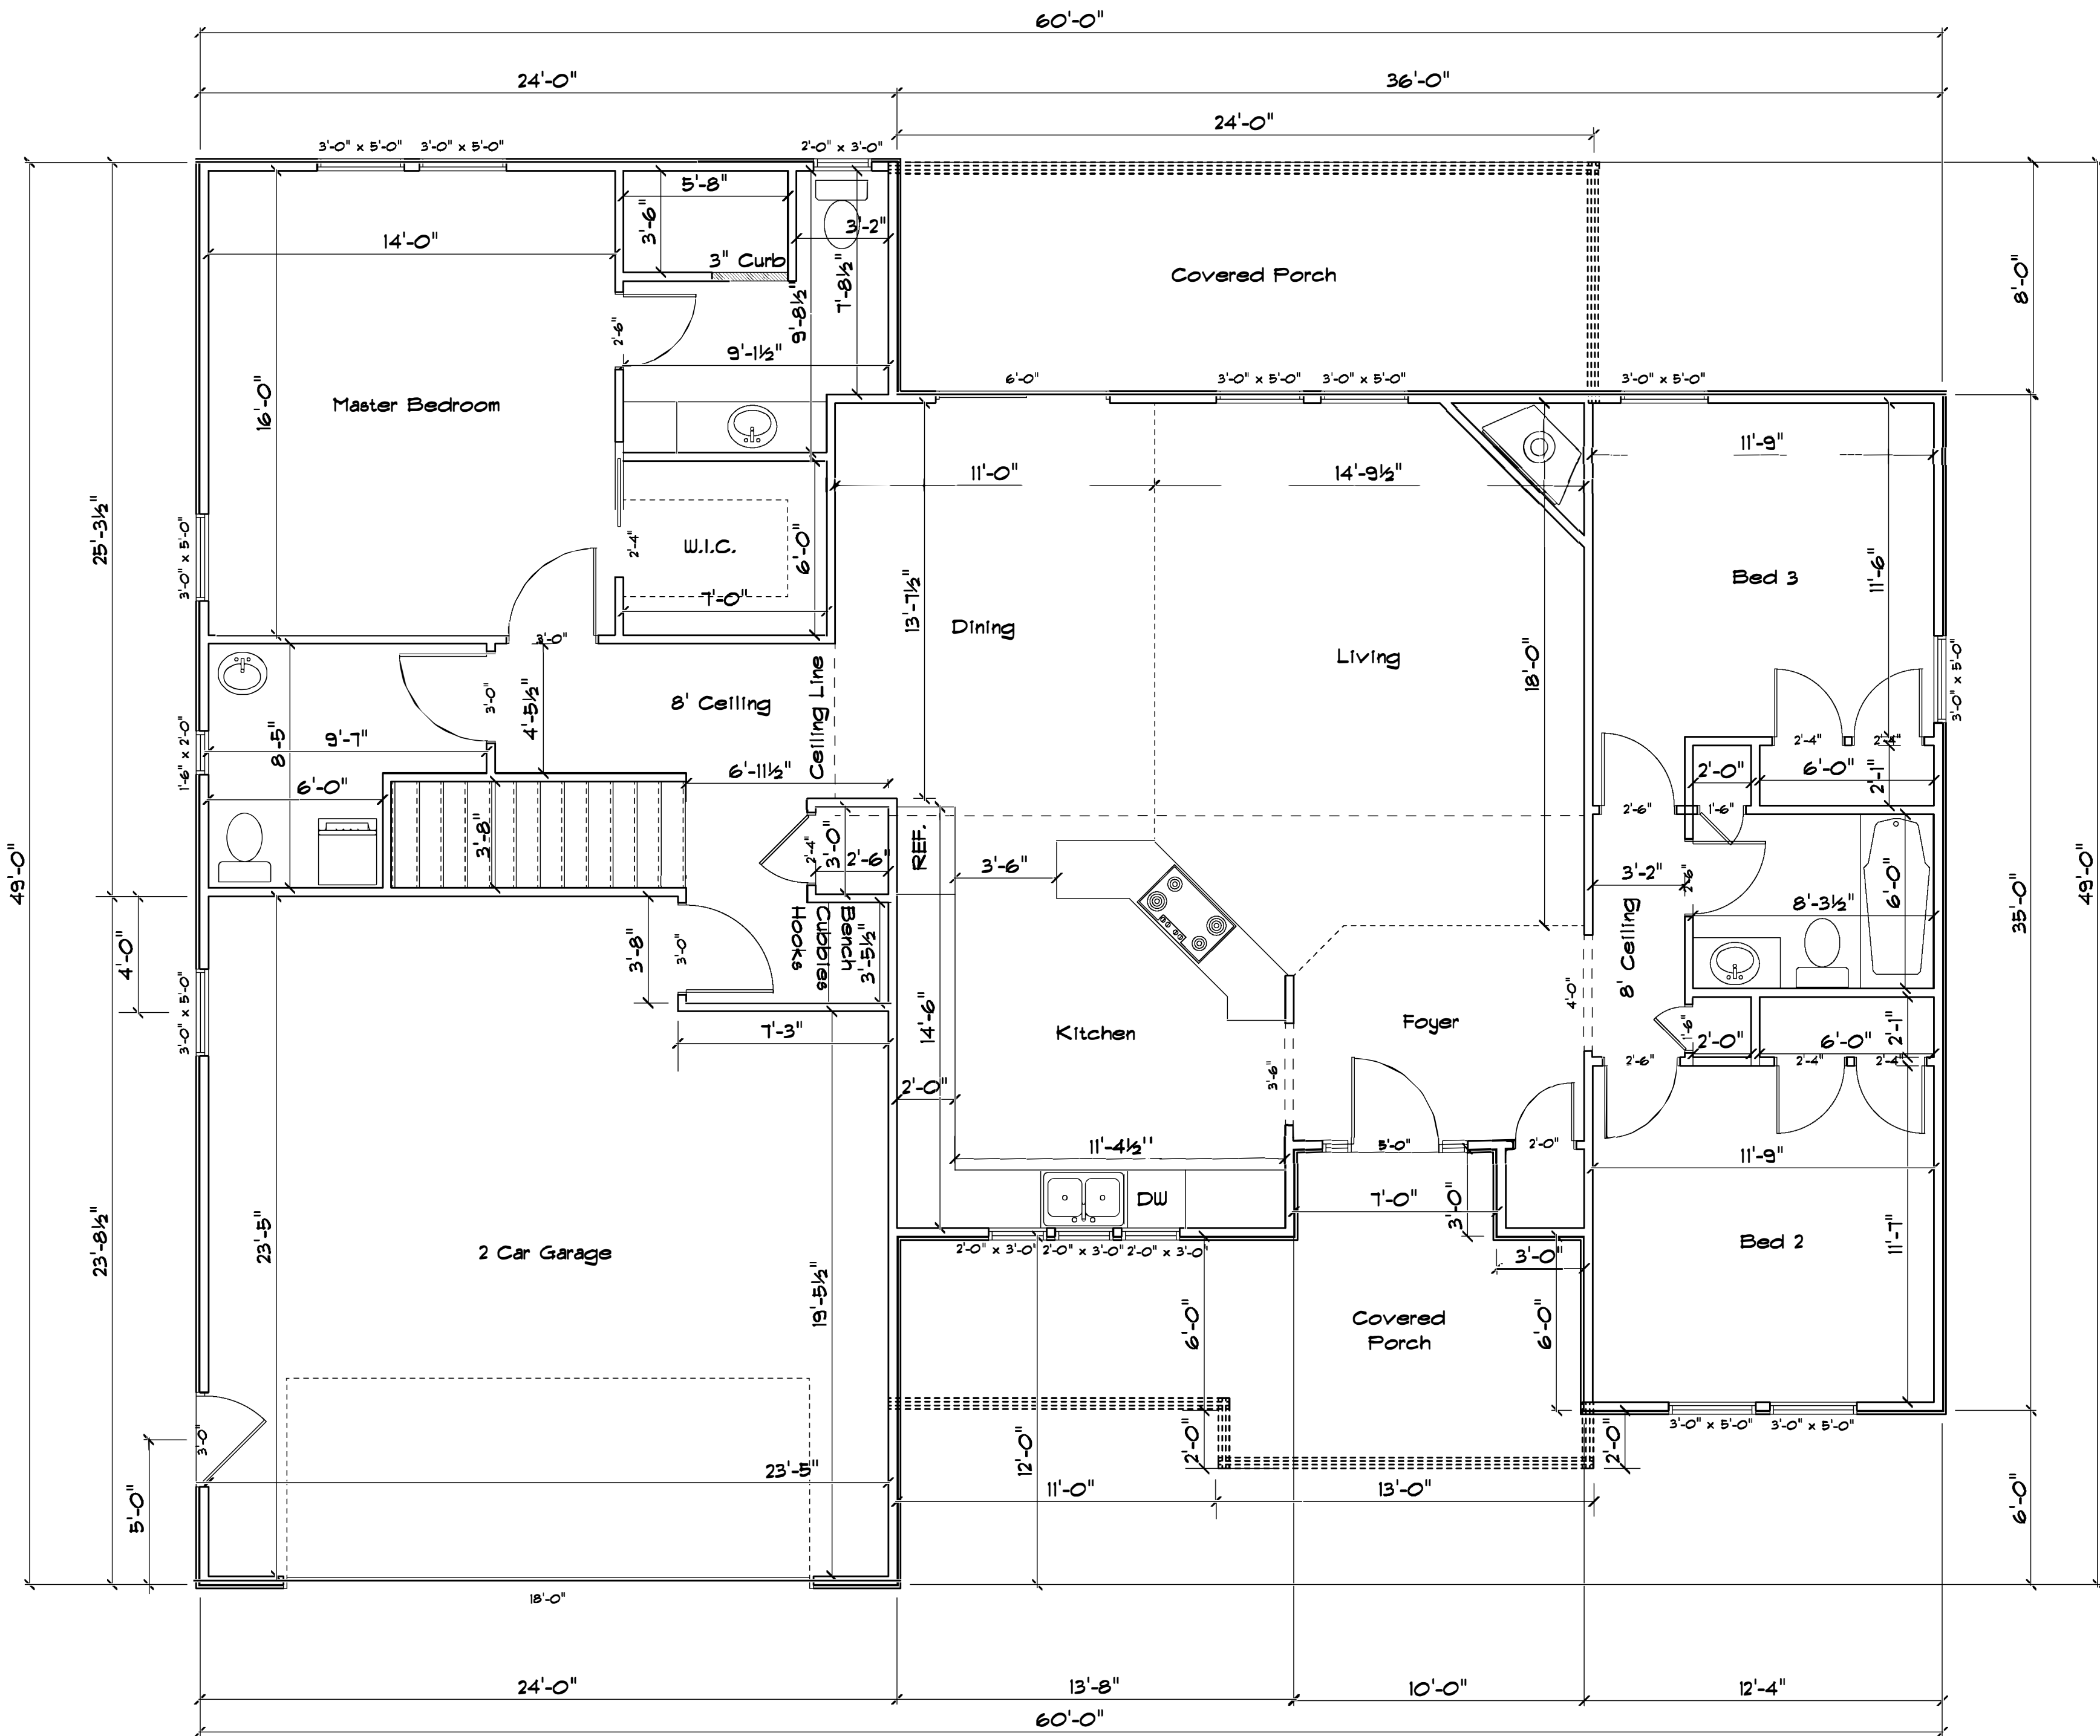

FOREVER BUILT HOMES LLC  
**THE INFINITE**  
1,755'  
3 BEDROOM 2.5 BATH

Left

FOREVER BUILT HOMES LLC  
**THE INFINITE**  
1,755'  
3 BEDROOM 2.5 BATH

Right

FOREVER BUILT HOMES LLC  
THE INFINITE  
1,755'  
3 BEDROOM 2.5 BATH

Back

FOREVER BUILT HOMES LLC  
**THE INFINITE**  
1,755'  
3 BEDROOM 2.5 BATH

FOREVER BUILT HOMES LLC  
**THE INFINITE**  
 1,755'  
 3 BEDROOM 2.5 BATH

FOREVER BUILT HOMES LLC  
**THE INFINITE**  
 1,755'  
 3 BEDROOM 2.5 BATH