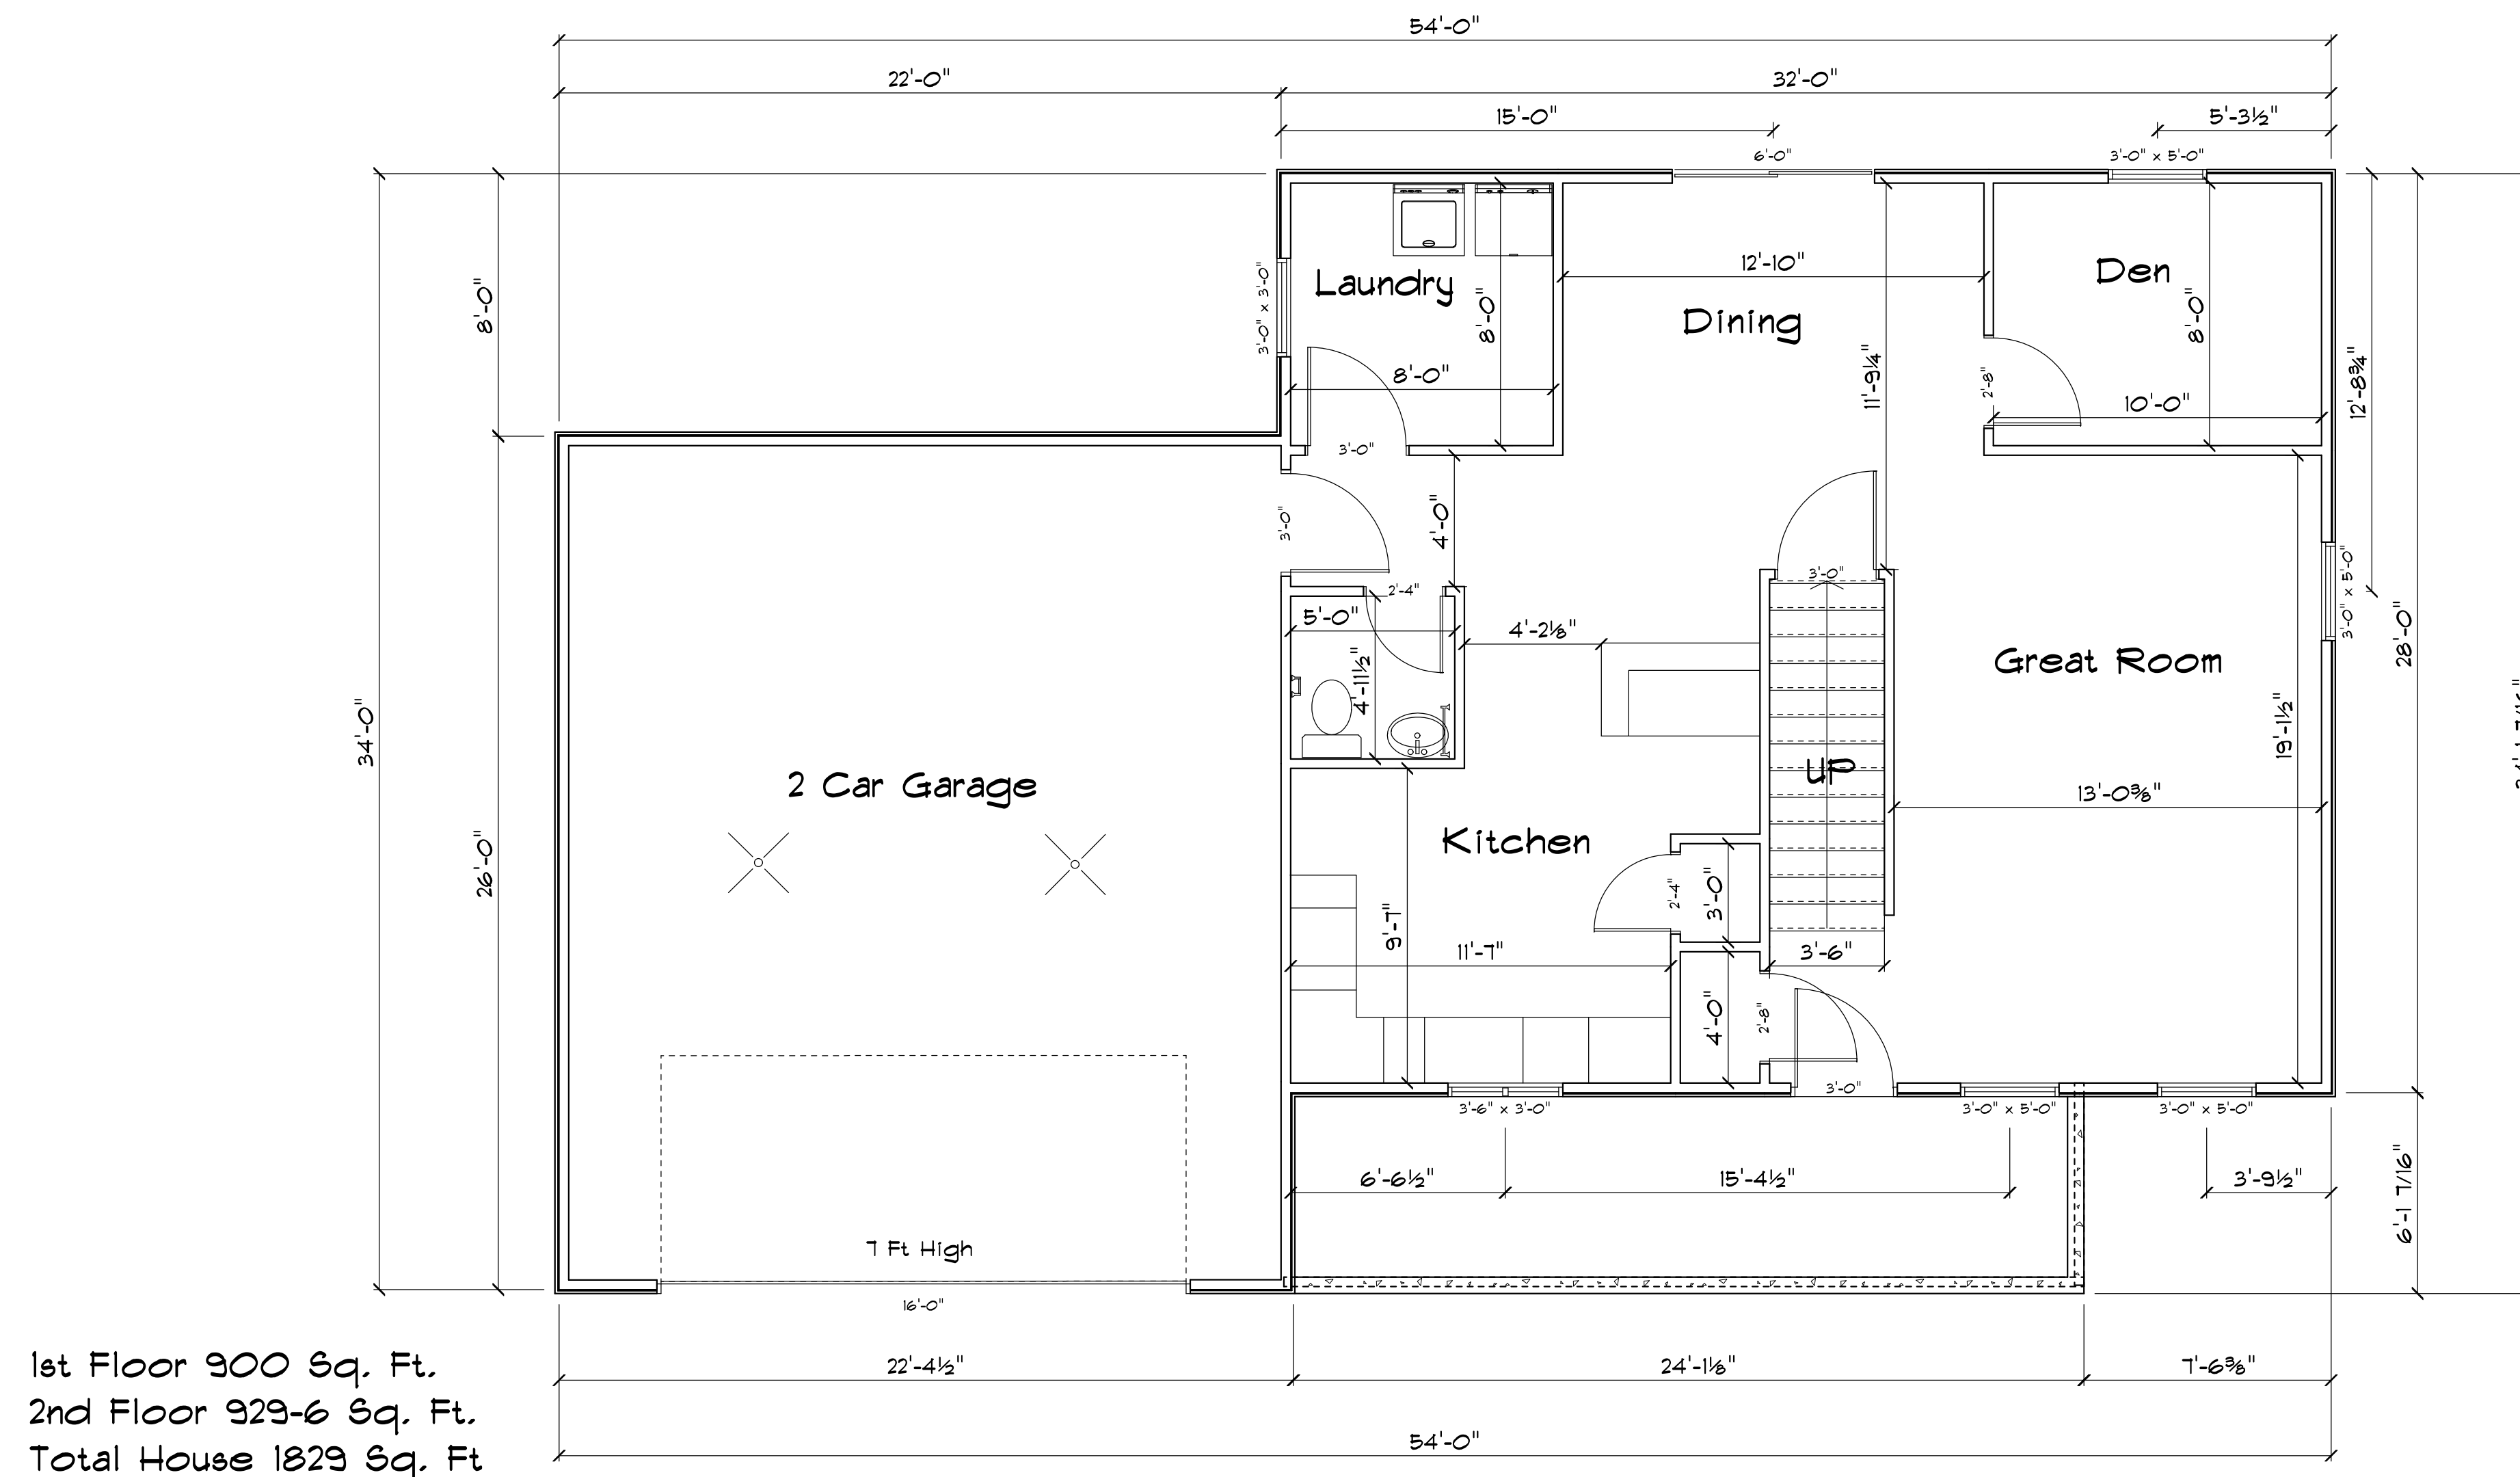

FRONT ELEVATION

FOREVER BUILT HOMES LLC  
**THE PERMANENCE**  
1,980'  
3 BEDROOM 2.5 BATH

MAIN FLOOR PLAN

FOREVER BUILT HOMES LLC  
 THE PERMANENCE  
 1,980'  
 3 BEDROOM 2.5 BATH

SECOND FLOOR PLAN

FOREVER BUILT HOMES LLC

**THE PERMANENCE**

1,980'

3 BEDROOM 2.5 BATH